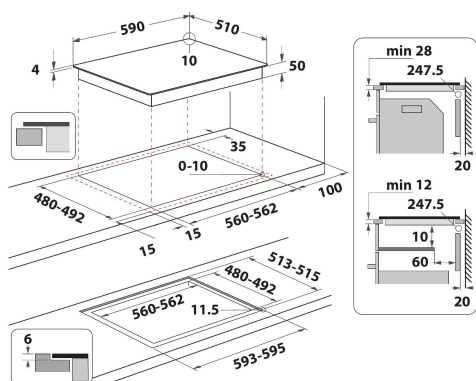

## MAIN FEATURES

Product group	Hob
Construction type	Built-in
Type of control	Electronic
Type of control settings	-
Number of gas burners	0
Number of electric cooking zones	4
Number of electric plates	0
Number of radiant plates	0
Number of halogen plates	0
Number of induction plates	4
Number of electric warming zones	0
Location of control panel	Front
Basic surface material	Ceramic Glass
Main colour of product	Black
Electrical connection rating (W)	7200
Gas connection rating (W)	0
Gas type	N/A
Current (A)	31,3
Voltage (V)	220-240
Frequency (Hz)	50/60
Length of Electrical Supply Cord (cm)	120
Plug type	No
Gas connection	N/A
Width of the product	590
Height of the product	54
Depth of the product	510
Minimum niche height	28
Minimum niche width	560
Niche depth	480
Net weight (kg)	9
Automatic programmes	Yes