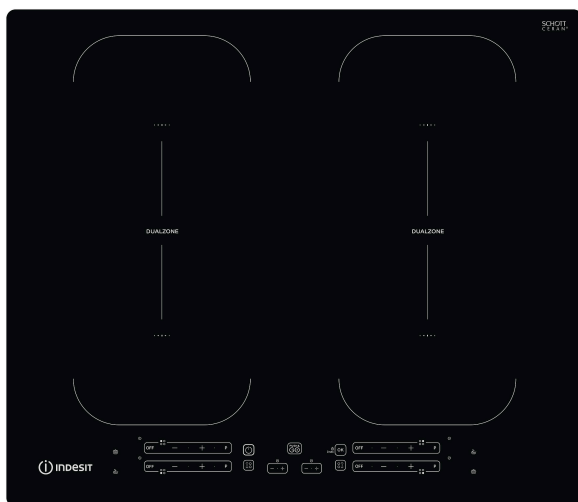

## MAIN FEATURES

Product group	Hob
Construction type	Built-in
Type of control	Electronic
Type of control settings	-
Number of gas burners	0
Number of electric cooking zones	4
Number of electric plates	0
Number of radiant plates	0
Number of halogen plates	0
Number of induction plates	4
Number of electric warming zones	0
Location of control panel	Front
Basic surface material	Ceramic Glass
Main colour of product	Black
Electrical connection rating (W)	7200
Gas connection rating (W)	0
Gas type	N/A
Current (A)	31,3
Voltage (V)	220-240
Frequency (Hz)	50/60
Length of Electrical Supply Cord (cm)	120
Plug type	No
Gas connection	N/A
Width of the product	590
Height of the product	54
Depth of the product	510
Minimum niche height	28
Minimum niche width	560
Niche depth	480
Net weight (kg)	9
Automatic programmes	Yes

## TECHNICAL FEATURES

Power on indicator	Yes
Number of indicators	4
Type of regulation	Induction
Type of lid	Without
Residual heat indicator	Separate
Main on/off switch	Yes
Safety device	-
Timer	Yes