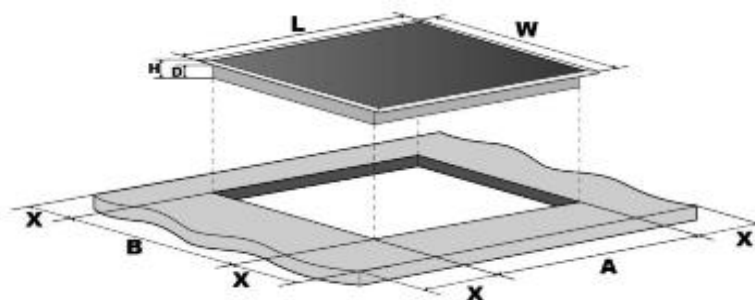

Appliance Data Sheet

Product Type	Electric Hob
Product Code	UBIND60BF
	Product Description
	60cm Induction Hob with RF Connectivity

Features / Specification

Barcode	8422248613613
Colour	Black
Hob Surface Material	Ceramic Glass
No of Cooking Zones	4
Heat Indicator Light	Yes
Timer	Yes
Child Safety Lock	Yes
Type of Control	Touch Control
Number of Power Levels	9
Keep Warm Function	Yes
Boost Function	Yes

Dimensions & Technical Information

L(mm)	W(mm)	H(mm)	D(mm)	A(mm)	B(mm)	X(mm)
590	520	58	54	565	495	50 mini

Product Dimensions width x depth x height	590mm x 520mm x 58mm
Packed Dimensions width x depth x height	650mm x 595mm x 110mm
Product Weight (kg)	9.5 Packed / 8.5 Unpacked
Cut Out Dimension	565mm x 495mm
Max Power (kW)	6.8
Supply Connection	32A