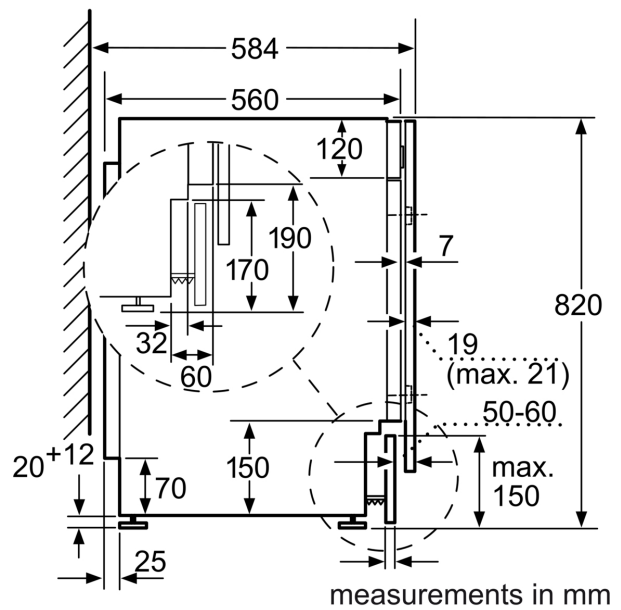

Series 4, Washer dryer, 7/4 kg WKD28352GB

• **7/4 kg load capacity:** wash 7 kg, dry 4 kg.

Technical Data

Energy Efficiency Class Wash/Dry cycle(Regulation):E
 Energy Efficiency Class Eco 40-60 programme (Regulation): E
 Weighted energy consumption in kWh per 100 full Wash/Dry cycles: 266 kWh/100 cycles
 Weighted energy consumption in kWh per 100 washing cycles of eco 40-60 programme: 77 kWh/100 cycles
 Maximum capacity in kg in a Wash/Dry cycle: 4.0 kg
 Maximum capacity in kg in a wash cycle: 7.0 kg
 The water consumption of the full wash and dry cycle in liters per cycle: 68 l
 The water consumption of the eco programme in liters per cycle: 44 l
 Duration of the full wash and dry cycle in hours and mins at rated capacity: 5:30 h
 Duration of eco 40-60 programme in hours and mins at rated capacity: 2:50 h
 Spin-drying efficiency class of eco 40-60 programme: B
 Airborne acoustical noise emissions :72 dB(A) re 1pW
 Airborne acoustical noise emission class:A
 Built-in / Free-standing: Built-in
 Removable top: No
 Door hinge: Left
 Length electrical supply cord: 220 cm
 Dimensions of the product:820x595x584 mm
 Net weight: 80.7 kg
 Drum volume: 52 l
 EAN code:4242005222285

Technical Information

- Fully integrated
- Left hinged door
- Dimensions (H X W X D): 82 x 59.5 x 56 cm
- adjustable base height: 16.5 cm
- adjustable base depth: 6 cm
- ActiveWater Plus: for highly efficient use of water even with smaller loads thanks to automatic load detection.

⁶ Weighted water consumption in litres per washing cycle (in Eco 40-60 programme)

⁷ Duration of Eco 40-60 programme, Wash and Dry cycle / Wash only cycle

**Series 4, Washer dryer, 7/4 kg
WKD28352GB**

Measurements in mm

Measurements in mm

Measurements in mm

measurements in mm

Z detail

Measurements in mm