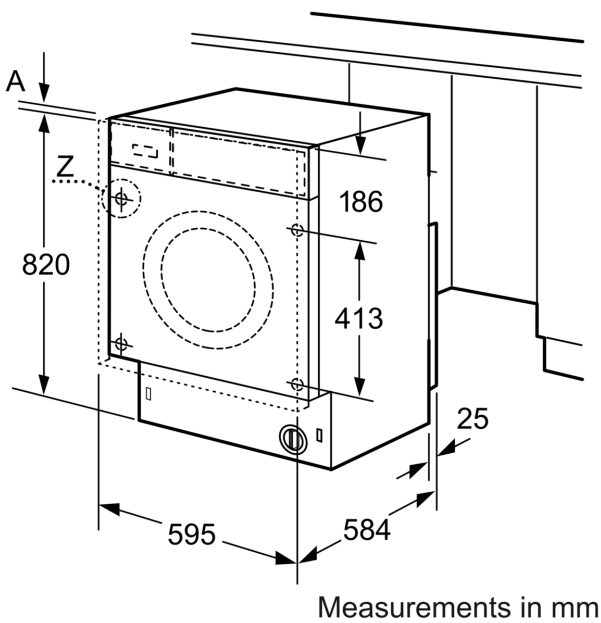

Series 4, Washer dryer, 7/4 kg WKD28352GB

• **7/4 kg load capacity:** wash 7 kg, dry 4 kg.

Technical Data

Energy Efficiency Class Wash/Dry cycle(Regulation):E
 Energy Efficiency Class Eco 40-60 programme (Regulation): E
 Weighted energy consumption in kWh per 100 full Wash/Dry cycles: 266 kWh/100 cycles
 Weighted energy consumption in kWh per 100 washing cycles of eco 40-60 programme: 77 kWh/100 cycles
 Maximum capacity in kg in a Wash/Dry cycle: 4.0 kg
 Maximum capacity in kg in a wash cycle: 7.0 kg
 The water consumption of the full wash and dry cycle in liters per cycle: 68 l
 The water consumption of the eco programme in liters per cycle: 44 l
 Duration of the full wash and dry cycle in hours and mins at rated capacity: 5:30 h
 Duration of eco 40-60 programme in hours and mins at rated capacity: 2:50 h
 Spin-drying efficiency class of eco 40-60 programme: B
 Airborne acoustical noise emissions :72 dB(A) re 1pW
 Airborne acoustical noise emission class:A
 Built-in / Free-standing: Built-in
 Removable top: No
 Door hinge: Left
 Length electrical supply cord: 220 cm
 Dimensions of the product:820x595x584 mm
 Net weight: 80.7 kg
 Drum volume: 52 l
 EAN code:4242005222285

Technical Information

- Fully integrated
- Left hinged door
- Dimensions (H X W X D): 82 x 59.5 x 56 cm
- adjustable base height: 16.5 cm
- adjustable base depth: 6 cm
- ActiveWater Plus: for highly efficient use of water even with smaller loads thanks to automatic load detection.

⁶ Weighted water consumption in litres per washing cycle (in Eco 40-60 programme)

⁷ Duration of Eco 40-60 programme, Wash and Dry cycle / Wash only cycle

**Series 4, Washer dryer, 7/4 kg
WKD28352GB**

Measurements in mm

Measurements in mm

Measurements in mm

measurements in mm

Z detail

Measurements in mm