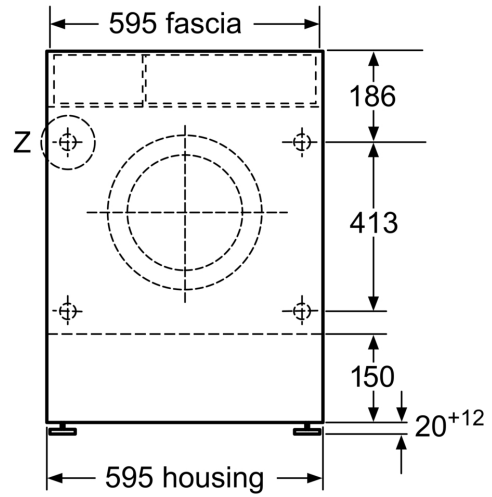

Series 4, Washer dryer, 7/4 kg WKD28352GB

• **7/4 kg load capacity:** wash 7 kg, dry 4 kg.

Technical Data

Energy Efficiency Class Wash/Dry cycle(Regulation):E
 Energy Efficiency Class Eco 40-60 programme (Regulation): E
 Weighted energy consumption in kWh per 100 full Wash/Dry cycles: 266 kWh/100 cycles
 Weighted energy consumption in kWh per 100 washing cycles of eco 40-60 programme: 77 kWh/100 cycles
 Maximum capacity in kg in a Wash/Dry cycle: 4.0 kg
 Maximum capacity in kg in a wash cycle: 7.0 kg
 The water consumption of the full wash and dry cycle in liters per cycle: 68 l
 The water consumption of the eco programme in liters per cycle: 44 l
 Duration of the full wash and dry cycle in hours and mins at rated capacity: 5:30 h
 Duration of eco 40-60 programme in hours and mins at rated capacity: 2:50 h
 Spin-drying efficiency class of eco 40-60 programme: B
 Airborne acoustical noise emissions :72 dB(A) re 1pW
 Airborne acoustical noise emission class:A
 Built-in / Free-standing: Built-in
 Removable top: No
 Door hinge: Left
 Length electrical supply cord: 220 cm
 Dimensions of the product:820x595x584 mm
 Net weight: 80.7 kg
 Drum volume: 52 l
 EAN code:4242005222285

Technical Information

- Fully integrated
- Left hinged door
- Dimensions (H X W X D): 82 x 59.5 x 56 cm
- adjustable base height: 16.5 cm
- adjustable base depth: 6 cm
- ActiveWater Plus: for highly efficient use of water even with smaller loads thanks to automatic load detection.

¹ ² Scale of Energy Efficiency Classes from A to G

³ Energy consumption in kWh per 100 complete cycles (in Eco 40-60 programme)

⁴ Water consumption in litres per complete cycle (in Eco 40-60 programme)

⁵ Energy consumption in kWh per 100 washing cycles (in Eco 40-60 programme)

Measurements in mm

Measurements in mm

measurements in mm

Z detail

Measurements in mm