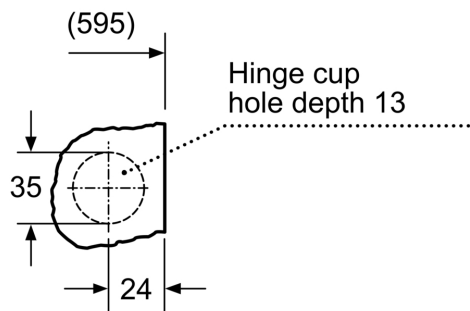

Technical Information

- Fully integrated
- Left hinged door
- Dimensions (H X W X D): 82 x 59.5 x 56 cm
- adjustable base height: 16.5 cm
- adjustable base depth: 6 cm
- ActiveWater Plus: for highly efficient use of water even with smaller loads thanks to automatic load detection.

Measurements in mm

Measurements in mm

measurements in mm

Z detail

Measurements in mm