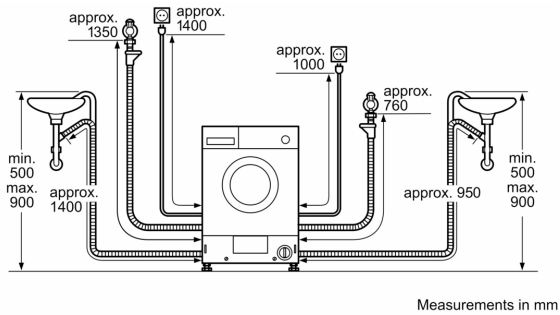

Series 4, Washer dryer, 7/4 kg WKD28352GB

• **7/4 kg load capacity:** wash 7 kg, dry 4 kg.

Technical Data

Energy Efficiency Class Wash/Dry cycle(Regulation):E
 Energy Efficiency Class Eco 40-60 programme (Regulation): E
 Weighted energy consumption in kWh per 100 full Wash/Dry cycles: 266 kWh/100 cycles
 Weighted energy consumption in kWh per 100 washing cycles of eco 40-60 programme: 77 kWh/100 cycles
 Maximum capacity in kg in a Wash/Dry cycle: 4.0 kg
 Maximum capacity in kg in a wash cycle: 7.0 kg
 The water consumption of the full wash and dry cycle in liters per cycle: 68 l
 The water consumption of the eco programme in liters per cycle: 44 l
 Duration of the full wash and dry cycle in hours and mins at rated capacity: 5:30 h
 Duration of eco 40-60 programme in hours and mins at rated capacity: 2:50 h
 Spin-drying efficiency class of eco 40-60 programme: B
 Airborne acoustical noise emissions :72 dB(A) re 1pW
 Airborne acoustical noise emission class:A
 Built-in / Free-standing: Built-in
 Removable top: No
 Door hinge: Left
 Length electrical supply cord: 220 cm
 Dimensions of the product:820x595x584 mm
 Net weight: 80.7 kg
 Drum volume: 52 l
 EAN code:4242005222285

Technical Information

- Fully integrated
- Left hinged door
- Dimensions (H X W X D): 82 x 59.5 x 56 cm
- adjustable base height: 16.5 cm
- adjustable base depth: 6 cm
- ActiveWater Plus: for highly efficient use of water even with smaller loads thanks to automatic load detection.

¹ ² Scale of Energy Efficiency Classes from A to G

³ Energy consumption in kWh per 100 complete cycles (in Eco 40-60 programme)

⁴ Water consumption in litres per complete cycle (in Eco 40-60 programme)

⁵ Energy consumption in kWh per 100 washing cycles (in Eco 40-60 programme)

⁶ Weighted water consumption in litres per washing cycle (in Eco 40-60 programme)

⁷ Duration of Eco 40-60 programme, Wash and Dry cycle / Wash only cycle

**Series 4, Washer dryer, 7/4 kg
WKD28352GB**

Measurements in mm