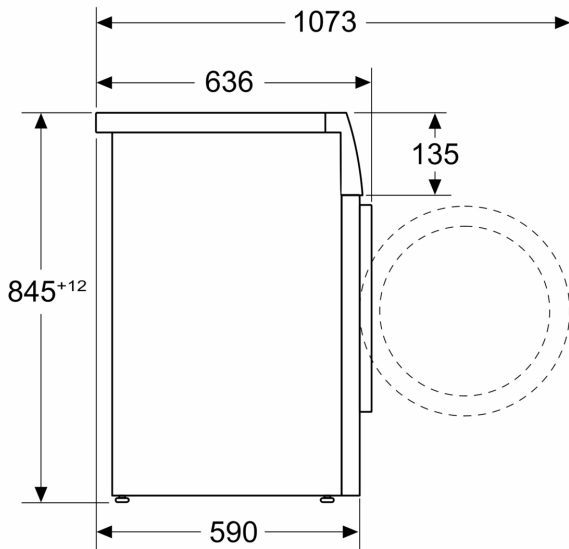

Technical Information

- Slide-under installation
- Dimensions (H x W): 84.5 cm x 59.8 cm
- Appliance depth: 59.0 cm
- Appliance depth incl. door: 63.6 cm
- Appliance depth with open door: 107.3 cm

¹ Scale of Energy Efficiency Classes from A to G

² Energy consumption in kWh per 100 cycles (in programme Eco 40-60)

³ Weighted water consumption in litres per cycle (in programme Eco 40-60)

⁴ Duration of Eco 40-60 programme

** The maximum spin speed is automatically reduced in the case of laundry imbalances.

Measurements in mm

measurements in mm