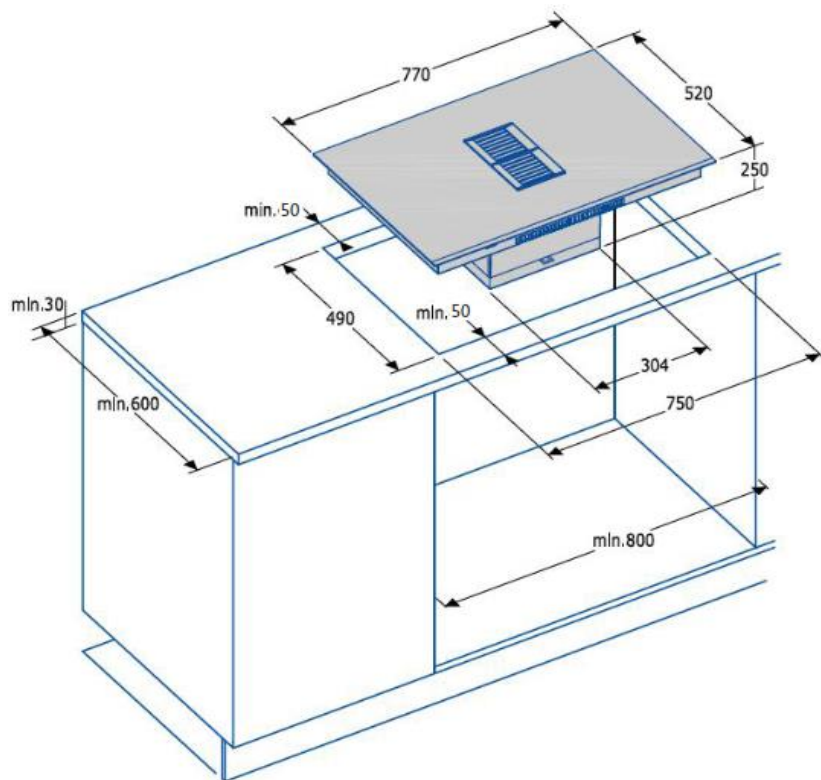

## Appliance Data Sheet

<b>Product Type</b>	<b>Electric Hob / Cooker Hood</b>
<b>Product Code</b>	<b>UBDD75LC</b>
	<b>Product Description</b>
	Induction Hob with Built In Extractor

### Hob Features / Specification

Barcode	8422248614818
Colour	Black
Hob Surface Material	Ceramic Glass
No of Cooking Zones	4
Heat Indicator Light	Yes
Timer	Yes
Child Safety Lock	Yes
Type of Control	Touch Control
Number of Power Levels	9
Keep Warm Function	Yes
Boost Function	Yes
Pause Function	Yes
Maximum Power	7kW
Extraction Grille	Black

### Cooker Hood Features / Specification

Fan Speeds	3
Extraction Rate (EU66)	439.9
Lights	N/A
Grease Filter	Yes
Controls	Touch Control
Noise Level	N/A
Carbon Filters	ICONFKIT2
Air Outlet Diameter	150mm
Motor Rating	170W
Maximum Load	170W
Chimney Extension	N/A

### Overall Weight and Dimensions

Hob Dimensions width x depth x height	770mm x 520mm x 256mm
Packed Dimensions width x depth x height	865mm x 620mm x 370mm
Product Weight (kg)	22.6kg Packed / 19kg Unpacked
Cut Out Dimension	750mm x 490mm
Complete Appliance Max Power	7170 watts