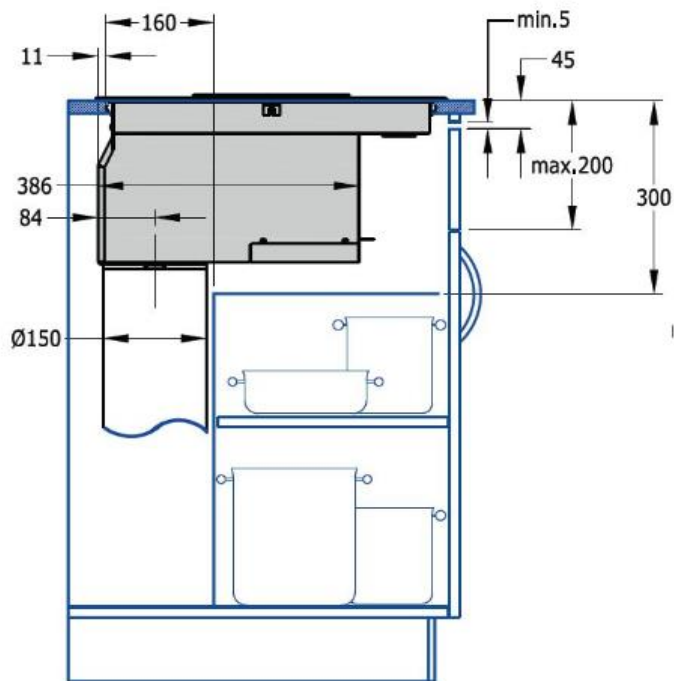

## Appliance Data Sheet

<b>Product Type</b>	<b>Electric Hob / Cooker Hood</b>
<b>Product Code</b>	<b>UBDD75LC</b>
	<b>Product Description</b>
	Induction Hob with Built In Extractor

### Hob Features / Specification

Barcode	8422248614818
Colour	Black
Hob Surface Material	Ceramic Glass
No of Cooking Zones	4
Heat Indicator Light	Yes
Timer	Yes
Child Safety Lock	Yes
Type of Control	Touch Control
Number of Power Levels	9
Keep Warm Function	Yes
Boost Function	Yes
Pause Function	Yes
Maximum Power	7kW
Extraction Grille	Black

### Cooker Hood Features / Specification

Fan Speeds	3
Extraction Rate (EU66)	439.9
Lights	N/A
Grease Filter	Yes
Controls	Touch Control
Noise Level	N/A
Carbon Filters	ICONFKIT2
Air Outlet Diameter	150mm
Motor Rating	170W
Maximum Load	170W
Chimney Extension	N/A

### Overall Weight and Dimensions

Hob Dimensions width x depth x height	770mm x 520mm x 256mm
Packed Dimensions width x depth x height	865mm x 620mm x 370mm
Product Weight (kg)	22.6kg Packed / 19kg Unpacked
Cut Out Dimension	750mm x 490mm
Complete Appliance Max Power	7170 watts