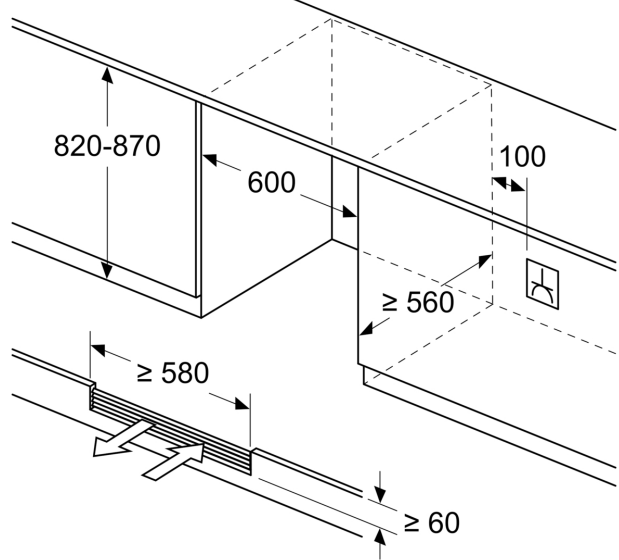

### **Dimension and installation**

- Niche Dimensions: 82 cm H x 60 cm W x 56 cm D
- Dimensions: 81.8 cm H x 59.8 cm W x 58.1 cm D

#### **Performance and Consumption**

- EU19\_EEK\_D: G
- Total Volume : 120 l
- Annual Energy Consumption: 130 kWh/a
- Climate Class: SN-ST
- Noise Level : 38 dB , EU19\_Noise emission class\_D: C

**Series 6, Built-in wine cooler, 81.8 x 59.8 cm**  
**KUW21AHG0G**

Measurements in mm

measurements in mm

measurements in mm