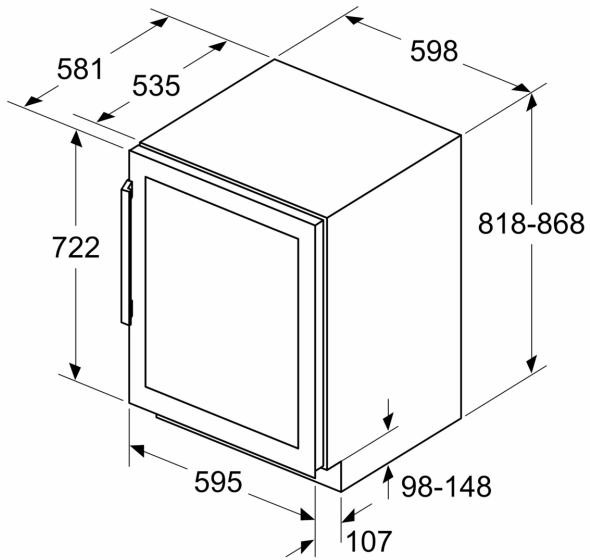

Series 6, Built-in wine cooler, 81.8 x 59.8 cm
KUW21AHG0G

Measurements in mm