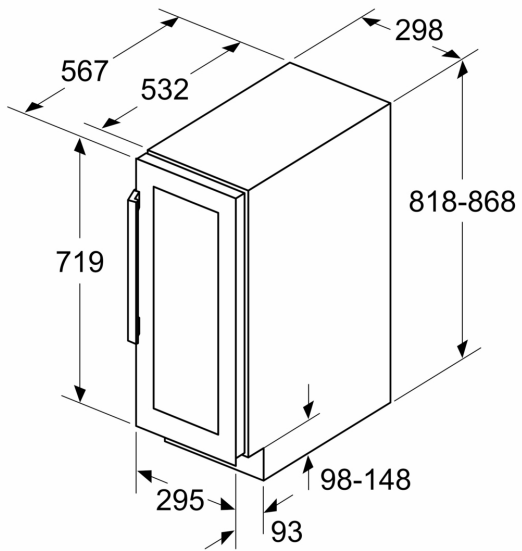

Series 6, Built-in wine cooler, 81.8 x 29.8 cm
KUW20VHF0G

Measurements in mm