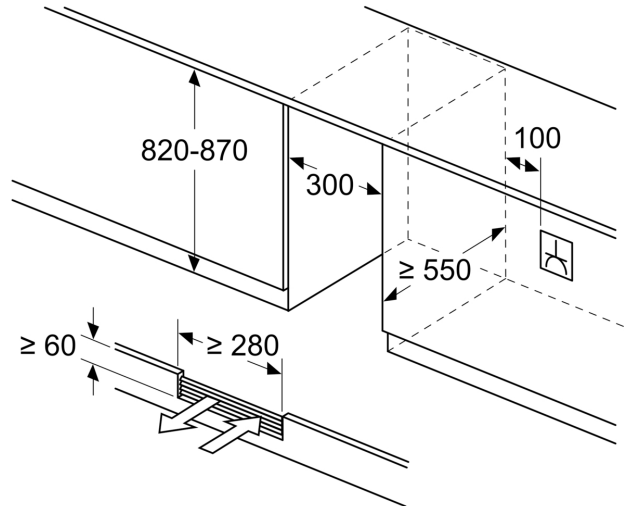

##### Dimension and installation

- Niche Dimensions: 82 cm H x 30 cm W x 55 cm D
- Dimensions: 81.8 cm H x 29.8 cm W x 56.7 cm D

Measurements in mm

measurements in mm

measurements in mm