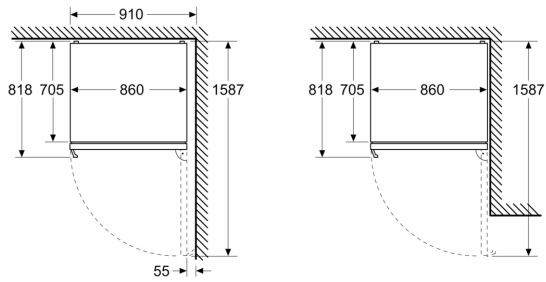

**Series 8, Free-standing fridge-freezer
with freezer at bottom, 186 x 86 cm,
Brushed black steel anti-fingerprint,
Total No Frost
KGP86AXB0N**

Measurements in mm

Measurements in mm