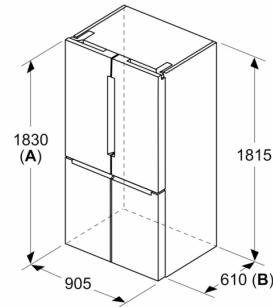

Dimension and installation

- Dimensions: 183 cm H x 90.5 cm W x 73.1 cm D
- 4 wheels for easier transport, 3 of them height adjustable.
- 220 - 240 V

Key features - Fridge section

- Bright interior LED fridge light in fridge section
- 3 safety glass shelves of which 2 are height adjustable, Standard shelf 2 shelves extendable
- Bright interior LED fridge light
- Door shelves in fridge door: 2 large and 2 small.
- 1 dairy compartment in door
- White glossy back wall

Measurements in mm

A: Front is adjustable 1830–1847 mm, with front levelling feet fully extended

Measurements in mm

A: Front is adjustable 1830–1847 mm, with front levelling feet fully extended

B: Add 25 mm for fixed spacers on back