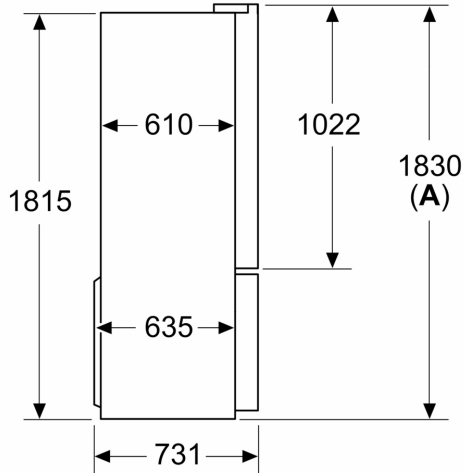

Dimension and installation

- Dimensions: 183 cm H x 90.5 cm W x 73.1 cm D
- 4 wheels for easier transport, 3 of them height adjustable.
- 220 - 240 V

Key features - Fridge section

- Bright interior LED fridge light in fridge section
- 3 safety glass shelves of which 2 are height adjustable, Standard shelf 2 shelves extendable
- Bright interior LED fridge light
- Door shelves in fridge door: 2 large and 2 small.
- 1 dairy compartment in door
- White glossy back wall

Measurements in mm

A: Front is adjustable 1830–1847 mm, with front levelling feet fully extended

Measurements in mm

A: Front is adjustable 1830–1847 mm, with front levelling feet fully extended

B: Add 25 mm for fixed spacers on back