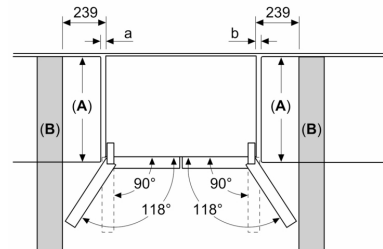

Dimension and installation

- Dimensions: 183 cm H x 90.5 cm W x 73.1 cm D
- 4 wheels for easier transport, 3 of them height adjustable.
- 220 - 240 V

Key features - Fridge section

- Bright interior LED fridge light in fridge section
- 3 safety glass shelves of which 2 are height adjustable, Standard shelf 2 shelves extendable
- Bright interior LED fridge light
- Door shelves in fridge door: 2 large and 2 small.
- 1 dairy compartment in door
- White glossy back wall

Measurements in mm

A: Front is adjustable 1830–1847 mm, with front levelling feet fully extended

Measurements in mm

A: Front is adjustable 1830–1847 mm, with front levelling feet fully extended

B: Add 25 mm for fixed spacers on back

Measurements in mm

Measurements in mm

A	a	b
≤ 600	0	0
600 < A ≤ 650	45	45
650 < A ≤ 700	60	60
> 700	239	239

A: Kitchen cabinet or worktop depth

B: Wall
Drawers can be pulled and taken out with door open to 90°