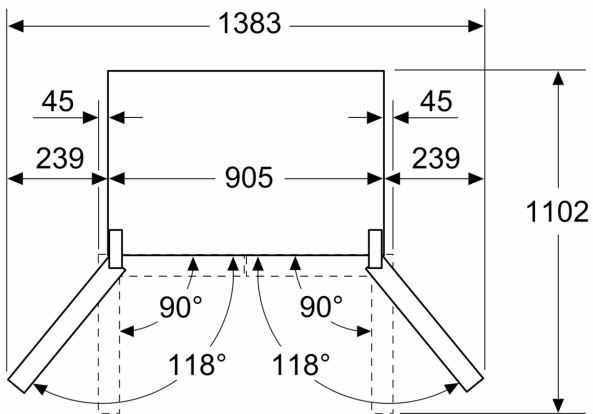

Dimension and installation

- Dimensions: 183 cm H x 90.5 cm W x 73.1 cm D
- 4 wheels for easier transport, 3 of them height adjustable.
- 220 - 240 V

Key features - Fridge section

- Bright interior LED fridge light in fridge section
- 3 safety glass shelves of which 2 are height adjustable, Standard shelf 2 shelves extendable
- Bright interior LED fridge light
- Door shelves in fridge door: 2 large and 2 small.
- 1 dairy compartment in door
- White glossy back wall

Measurements in mm

A: Front is adjustable 1830–1847 mm, with front levelling feet fully extended

Measurements in mm

A: Front is adjustable 1830–1847 mm, with front levelling feet fully extended

B: Add 25 mm for fixed spacers on back

Measurements in mm

Measurements in mm

A	a	b
≤ 600	0	0
600 < A ≤ 650	45	45
650 < A ≤ 700	60	60
> 700	239	239

A: Kitchen cabinet or worktop depth

B: Wall
Drawers can be pulled and taken out with door open to 90°