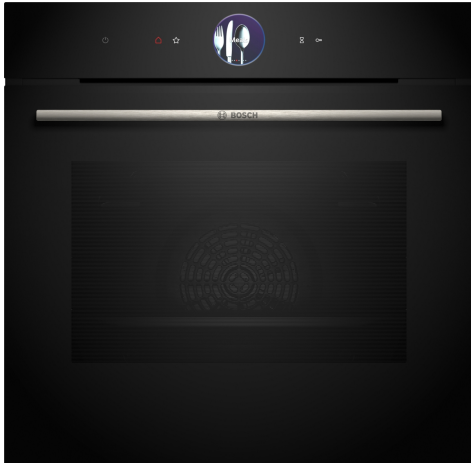

**Series 8, Built-in oven, 60 x 60 cm,
Black
HBG7764B1B**

The built-in oven with Digital Control Ring and TFT-touchdisplay, Assist function for meals, Air Fry, PerfectBake Plus, PerfectRoast Plus, Home Connect for control via the App.

- **Air Fry:** perfectly fry vegetables and chips.
- **Digital Control Ring:** simple and intuitive oven control.
- **TFT Touch Display Plus:** intuitive control with the Digital Control Ring and enlarged TFT touchscreen
- **Automatic Switch-off:** stops cooking as soon as the dish is done.
- **Pyrolytic self-cleaning:** automatic oven cleaning, with wipe-away ash.

Series 8, Built-in oven, 60 x 60 cm, Black HBG7764B1B

The built-in oven with Digital Control Ring and TFT-touchdisplay, Assist function for meals, Air Fry, PerfectBake Plus, PerfectRoast Plus, Home Connect for control via the App.

Features

- Oven with 14 heating methods: 4D Hotair, conventional top and bottom heat, Hotair grilling, full width variable grill, half width grill, pizza function, bottom heat, low temperature cooking, defrost, plate warming, keep warm, Hotair gentle, Conventional heat gentle, Air fry
- Temperature range 30 °C - 275 °C
- Cavity volume: 71 litre capacity