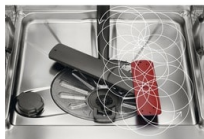

**Customisable space and convenient cleaning with MaxiFlex**

The MaxiFlex drawer is engineered to accommodate cutlery and utensils of many sizes, whether large or awkwardly shaped. Flexible dividers and maximised depth mean each load is customisable. Essentially every item is seamlessly loaded and cleaned in one go.

**The uncomplicated way to responsible dishwashing**

Responsible choices made easy. Use the QuickSelect touchscreen slider to select your preferred cycle time and the Ecometer guides you to the most sustainable program to save energy and water through visually green bars.

**SatelliteClean®. Powerful dishwashing. Without using extra water**

Even closely stacked or larger dishes receive deep cleaning with SatelliteClean®. The innovative spray arm guarantees corner-to-corner cleaning. With up to 3x better spray coverage providing stunning results across every surface.