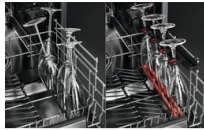

Product Benefits & Features

The GlassCare system helps protect glasses from breaking

The GlassCare system protects fragile glassware. It uses SoftSpikes® in its upper rack to securely hold glasses, and has a unique bottom rack that safely holds stem glasses, protecting them from excessive vibration that can lead to breaking.