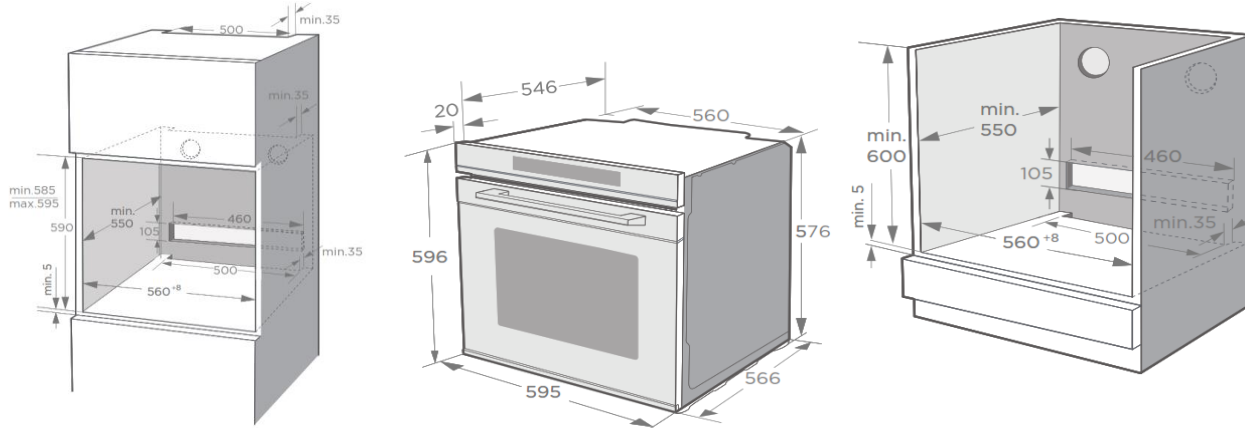

# Appliance Data Sheet

<b>Product Type</b>	<b>Electric Oven</b>
<b>Product Code</b>	<b>UBC72MF</b>
	<b>Product Description</b>
	<b>60cm Multifunction Oven</b>
	 

## Features / Specification

Barcode	8422248617338
Colour	Black Glass / Aluminium Handle
Cooking Type	Multifunction Oven
Control Type	LED Touch Control
Timer	Digital Timer
Self Cleaning	No
No of Shelves	1
Oven Light	Yes

## Dimensions & Technical Information

Product Dimensions width x depth x height	595 x 575 x 595mm
Packed Dimensions width x depth x height	648 x 670 x 670mm
Product Weight (kg)	31.5kg Unpacked / 34.95kg Packed
Max Power	2900W
Supply Connection	13A
Net Oven Capacity	72L