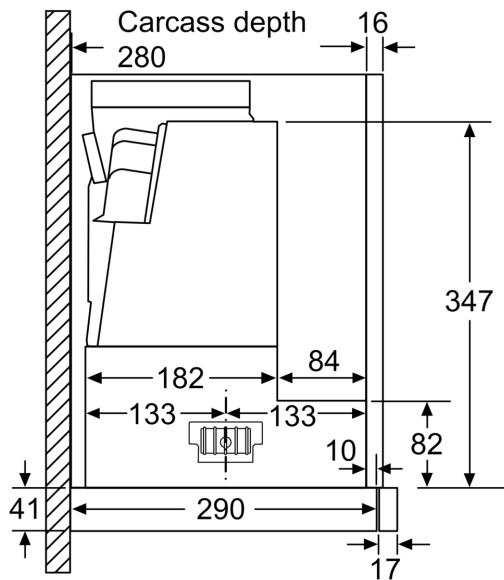

Technical Data

| | |
|---|------------------------------------|
| Typology: | Pull-out |
| Length electrical supply cord: | 175 cm |
| Required niche size for installation (HxWxD): | ... 385mm x 524.0mm x 290mm mm |
| Height of the appliance: | 426 mm |
| Minimum distance above an electric hob: | 430 mm |
| Minimum distance above a gas hob: |650 mm |
| Net weight: | 10.6 kg |
| Type of control: |Electronic |
| Number of speed settings: | 3-stages + intensive setting |
| Max. air extraction: | 399 m ³ /h |
| Boost position output recirculating: | 628 m ³ /h |
| Max. air recirculation: | 358 m ³ /h |
| Boost position air extraction: | 728 m ³ /h |
| Maximum Air flow: |399 m ³ /h |
| Number of lights: | 2 |
| Noise level: |53 dB(A) re 1pW |
| Diameter of air outlet: | 120 / 150 mm |
| Grease filter material: | Washable stainless steel |
| EAN code: | 4242005232062 |
| Connection rating: | 144 W |
| Fuse protection: | 10 A |
| Voltage: | 220-240 V |
| Frequency: | 50; 60 Hz |
| Plug type: | GB plug |
| Installation typology: | Built-in |

Series 4, Telescopic cooker hood, 60 cm, Silver metallic DFS067A51B

Telescopic cooker hoods extend when in use and slide neatly away when not in operation.

- Installation: Cupboard 60 cm
- Dimensions (HxWxD): 426 x 598 x 290 mm
- Built-in dimensions (HxWxD): 385 x 524 x 290 mm
- Diameter pipe Ø 150 mm (Ø 120 mm enclosed)
- Electrical cable length 1.75 m

Planning and installation information

- Installation system: Telescopic comfort installat.

**Series 4, Telescopic cooker hood, 60 cm, Silver metallic
DFS067A51B**

Depth of the filter drawer can be adjusted by up to 29 mm

measurements in mm

measurements in mm

measurements in mm

measurements in mm

measurements in mm