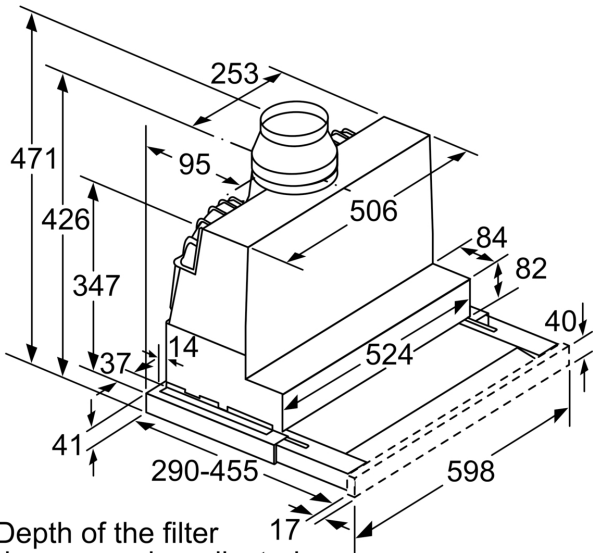

**Series 4, Telescopic cooker hood, 60 cm, Silver metallic
DFS067A51B**

Depth of the filter drawer can be adjusted by up to 29 mm

measurements in mm