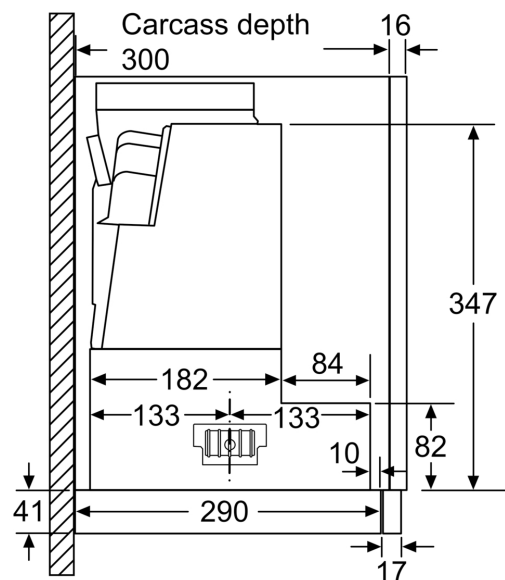

Technical Data

| | |
|---|------------------------------------|
| Typology: | Pull-out |
| Length electrical supply cord: | 175 cm |
| Required niche size for installation (HxWxD): | ... 385mm x 524.0mm x 290mm mm |
| Height of the appliance: | 426 mm |
| Minimum distance above an electric hob: | 430 mm |
| Minimum distance above a gas hob: |650 mm |
| Net weight: | 10.6 kg |
| Type of control: |Electronic |
| Number of speed settings: | 3-stages + intensive setting |
| Max. air extraction: | 399 m ³ /h |
| Boost position output recirculating: | 628 m ³ /h |
| Max. air recirculation: | 358 m ³ /h |
| Boost position air extraction: | 728 m ³ /h |
| Maximum Air flow: |399 m ³ /h |
| Number of lights: | 2 |
| Noise level: |53 dB(A) re 1pW |
| Diameter of air outlet: | 120 / 150 mm |
| Grease filter material: | Washable stainless steel |
| EAN code: | 4242005232062 |
| Connection rating: | 144 W |
| Fuse protection: | 10 A |
| Voltage: | 220-240 V |
| Frequency: | 50; 60 Hz |
| Plug type: | GB plug |
| Installation typology: | Built-in |

Series 4, Telescopic cooker hood, 60 cm, Silver metallic DFS067A51B

Telescopic cooker hoods extend when in use and slide neatly away when not in operation.

- Installation: Cupboard 60 cm
- Dimensions (HxWxD): 426 x 598 x 290 mm
- Built-in dimensions (HxWxD): 385 x 524 x 290 mm
- Diameter pipe Ø 150 mm (Ø 120 mm enclosed)
- Electrical cable length 1.75 m

Planning and installation information

- Installation system: Telescopic comfort installat.

**Series 4, Telescopic cooker hood, 60 cm, Silver metallic
DFS067A51B**

Depth of the filter drawer can be adjusted by up to 29 mm

measurements in mm

measurements in mm

measurements in mm

measurements in mm

measurements in mm