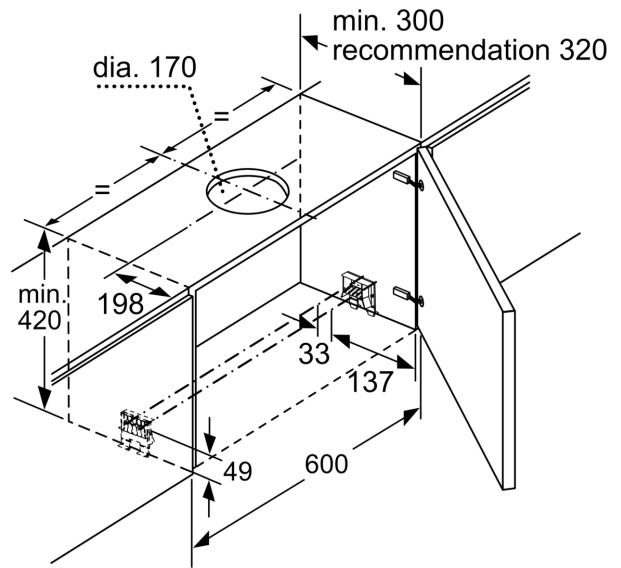

Technical Data

| | |
|---|------------------------------------|
| Typology: | Pull-out |
| Length electrical supply cord: | 175 cm |
| Required niche size for installation (HxWxD): | ... 385mm x 524.0mm x 290mm mm |
| Height of the appliance: | 426 mm |
| Minimum distance above an electric hob: | 430 mm |
| Minimum distance above a gas hob: |650 mm |
| Net weight: | 10.6 kg |
| Type of control: |Electronic |
| Number of speed settings: | 3-stages + intensive setting |
| Max. air extraction: | 399 m ³ /h |
| Boost position output recirculating: | 628 m ³ /h |
| Max. air recirculation: | 358 m ³ /h |
| Boost position air extraction: | 728 m ³ /h |
| Maximum Air flow: |399 m ³ /h |
| Number of lights: | 2 |
| Noise level: |53 dB(A) re 1pW |
| Diameter of air outlet: | 120 / 150 mm |
| Grease filter material: | Washable stainless steel |
| EAN code: | 4242005232062 |
| Connection rating: | 144 W |
| Fuse protection: | 10 A |
| Voltage: | 220-240 V |
| Frequency: | 50; 60 Hz |
| Plug type: | GB plug |
| Installation typology: | Built-in |

Series 4, Telescopic cooker hood, 60 cm, Silver metallic DFS067A51B

Telescopic cooker hoods extend when in use and slide neatly away when not in operation.

- Installation: Cupboard 60 cm
- Dimensions (HxWxD): 426 x 598 x 290 mm
- Built-in dimensions (HxWxD): 385 x 524 x 290 mm
- Diameter pipe Ø 150 mm (Ø 120 mm enclosed)
- Electrical cable length 1.75 m

Planning and installation information

- Installation system: Telescopic comfort installat.

**Series 4, Telescopic cooker hood, 60 cm, Silver metallic
DFS067A51B**

Depth of the filter drawer can be adjusted by up to 29 mm

measurements in mm

measurements in mm

measurements in mm

measurements in mm

measurements in mm