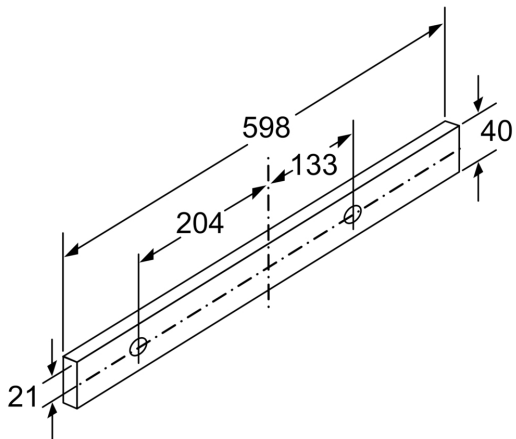

Technical Data

| | |
|---|------------------------------------|
| Typology: | Pull-out |
| Length electrical supply cord: | 175 cm |
| Required niche size for installation (HxWxD): | ... 385mm x 524.0mm x 290mm mm |
| Height of the appliance: | 426 mm |
| Minimum distance above an electric hob: | 430 mm |
| Minimum distance above a gas hob: |650 mm |
| Net weight: | 10.6 kg |
| Type of control: |Electronic |
| Number of speed settings: | 3-stages + intensive setting |
| Max. air extraction: | 399 m ³ /h |
| Boost position output recirculating: | 628 m ³ /h |
| Max. air recirculation: | 358 m ³ /h |
| Boost position air extraction: | 728 m ³ /h |
| Maximum Air flow: |399 m ³ /h |
| Number of lights: | 2 |
| Noise level: |53 dB(A) re 1pW |
| Diameter of air outlet: | 120 / 150 mm |
| Grease filter material: | Washable stainless steel |
| EAN code: | 4242005232062 |
| Connection rating: | 144 W |
| Fuse protection: | 10 A |
| Voltage: | 220-240 V |
| Frequency: | 50; 60 Hz |
| Plug type: | GB plug |
| Installation typology: | Built-in |

measurements in mm

measurements in mm

measurements in mm

measurements in mm

measurements in mm