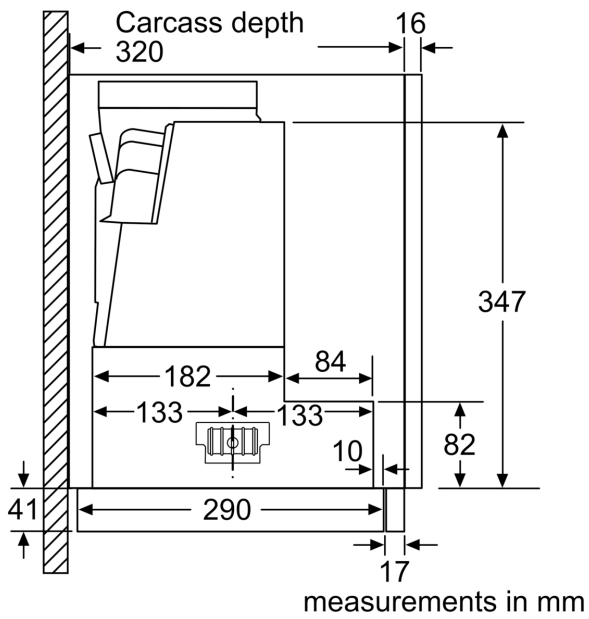

Technical Data

| | |
|---|------------------------------------|
| Typology: | Pull-out |
| Length electrical supply cord: | 175 cm |
| Required niche size for installation (HxWxD): | ... 385mm x 524.0mm x 290mm mm |
| Height of the appliance: | 426 mm |
| Minimum distance above an electric hob: | 430 mm |
| Minimum distance above a gas hob: |650 mm |
| Net weight: | 10.6 kg |
| Type of control: |Electronic |
| Number of speed settings: | 3-stages + intensive setting |
| Max. air extraction: | 399 m ³ /h |
| Boost position output recirculating: | 628 m ³ /h |
| Max. air recirculation: | 358 m ³ /h |
| Boost position air extraction: | 728 m ³ /h |
| Maximum Air flow: |399 m ³ /h |
| Number of lights: | 2 |
| Noise level: |53 dB(A) re 1pW |
| Diameter of air outlet: | 120 / 150 mm |
| Grease filter material: | Washable stainless steel |
| EAN code: | 4242005232062 |
| Connection rating: | 144 W |
| Fuse protection: | 10 A |
| Voltage: | 220-240 V |
| Frequency: | 50; 60 Hz |
| Plug type: | GB plug |
| Installation typology: | Built-in |

Series 4, Telescopic cooker hood, 60 cm, Silver metallic DFS067A51B

Telescopic cooker hoods extend when in use and slide neatly away when not in operation.

- Installation: Cupboard 60 cm
- Dimensions (HxWxD): 426 x 598 x 290 mm
- Built-in dimensions (HxWxD): 385 x 524 x 290 mm
- Diameter pipe Ø 150 mm (Ø 120 mm enclosed)
- Electrical cable length 1.75 m

Planning and installation information

- Installation system: Telescopic comfort installat.

**Series 4, Telescopic cooker hood, 60 cm, Silver metallic
DFS067A51B**

Depth of the filter drawer can be adjusted by up to 29 mm

measurements in mm

measurements in mm

measurements in mm

measurements in mm

measurements in mm