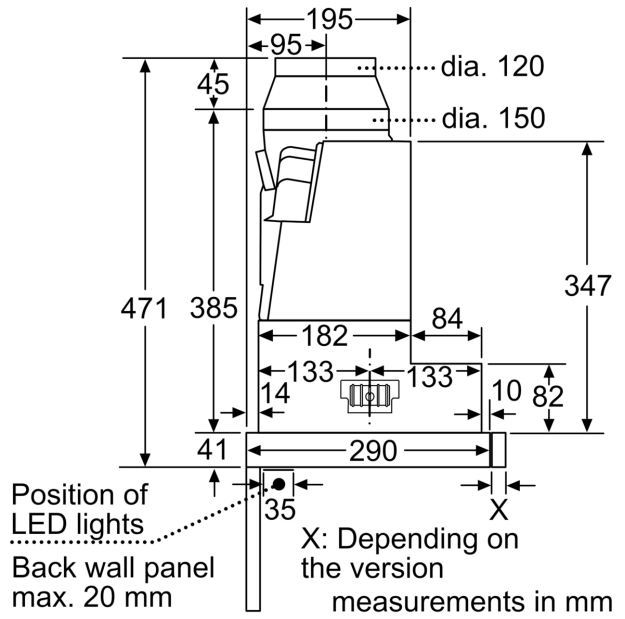

Technical Data

| | |
|---|------------------------------------|
| Typology: | Pull-out |
| Length electrical supply cord: | 175 cm |
| Required niche size for installation (HxWxD): | ... 385mm x 524.0mm x 290mm mm |
| Height of the appliance: | 426 mm |
| Minimum distance above an electric hob: | 430 mm |
| Minimum distance above a gas hob: |650 mm |
| Net weight: | 10.6 kg |
| Type of control: |Electronic |
| Number of speed settings: | 3-stages + intensive setting |
| Max. air extraction: | 399 m ³ /h |
| Boost position output recirculating: | 628 m ³ /h |
| Max. air recirculation: | 358 m ³ /h |
| Boost position air extraction: | 728 m ³ /h |
| Maximum Air flow: |399 m ³ /h |
| Number of lights: | 2 |
| Noise level: |53 dB(A) re 1pW |
| Diameter of air outlet: | 120 / 150 mm |
| Grease filter material: | Washable stainless steel |
| EAN code: | 4242005232062 |
| Connection rating: | 144 W |
| Fuse protection: | 10 A |
| Voltage: | 220-240 V |
| Frequency: | 50; 60 Hz |
| Plug type: | GB plug |
| Installation typology: | Built-in |

Series 4, Telescopic cooker hood, 60 cm, Silver metallic DFS067A51B

Telescopic cooker hoods extend when in use and slide neatly away when not in operation.

- Installation: Cupboard 60 cm
- Dimensions (HxWxD): 426 x 598 x 290 mm
- Built-in dimensions (HxWxD): 385 x 524 x 290 mm
- Diameter pipe Ø 150 mm (Ø 120 mm enclosed)
- Electrical cable length 1.75 m

Planning and installation information

- Installation system: Telescopic comfort installat.

**Series 4, Telescopic cooker hood, 60 cm, Silver metallic
DFS067A51B**

Depth of the filter drawer can be adjusted by up to 29 mm

measurements in mm

measurements in mm

measurements in mm

measurements in mm

measurements in mm