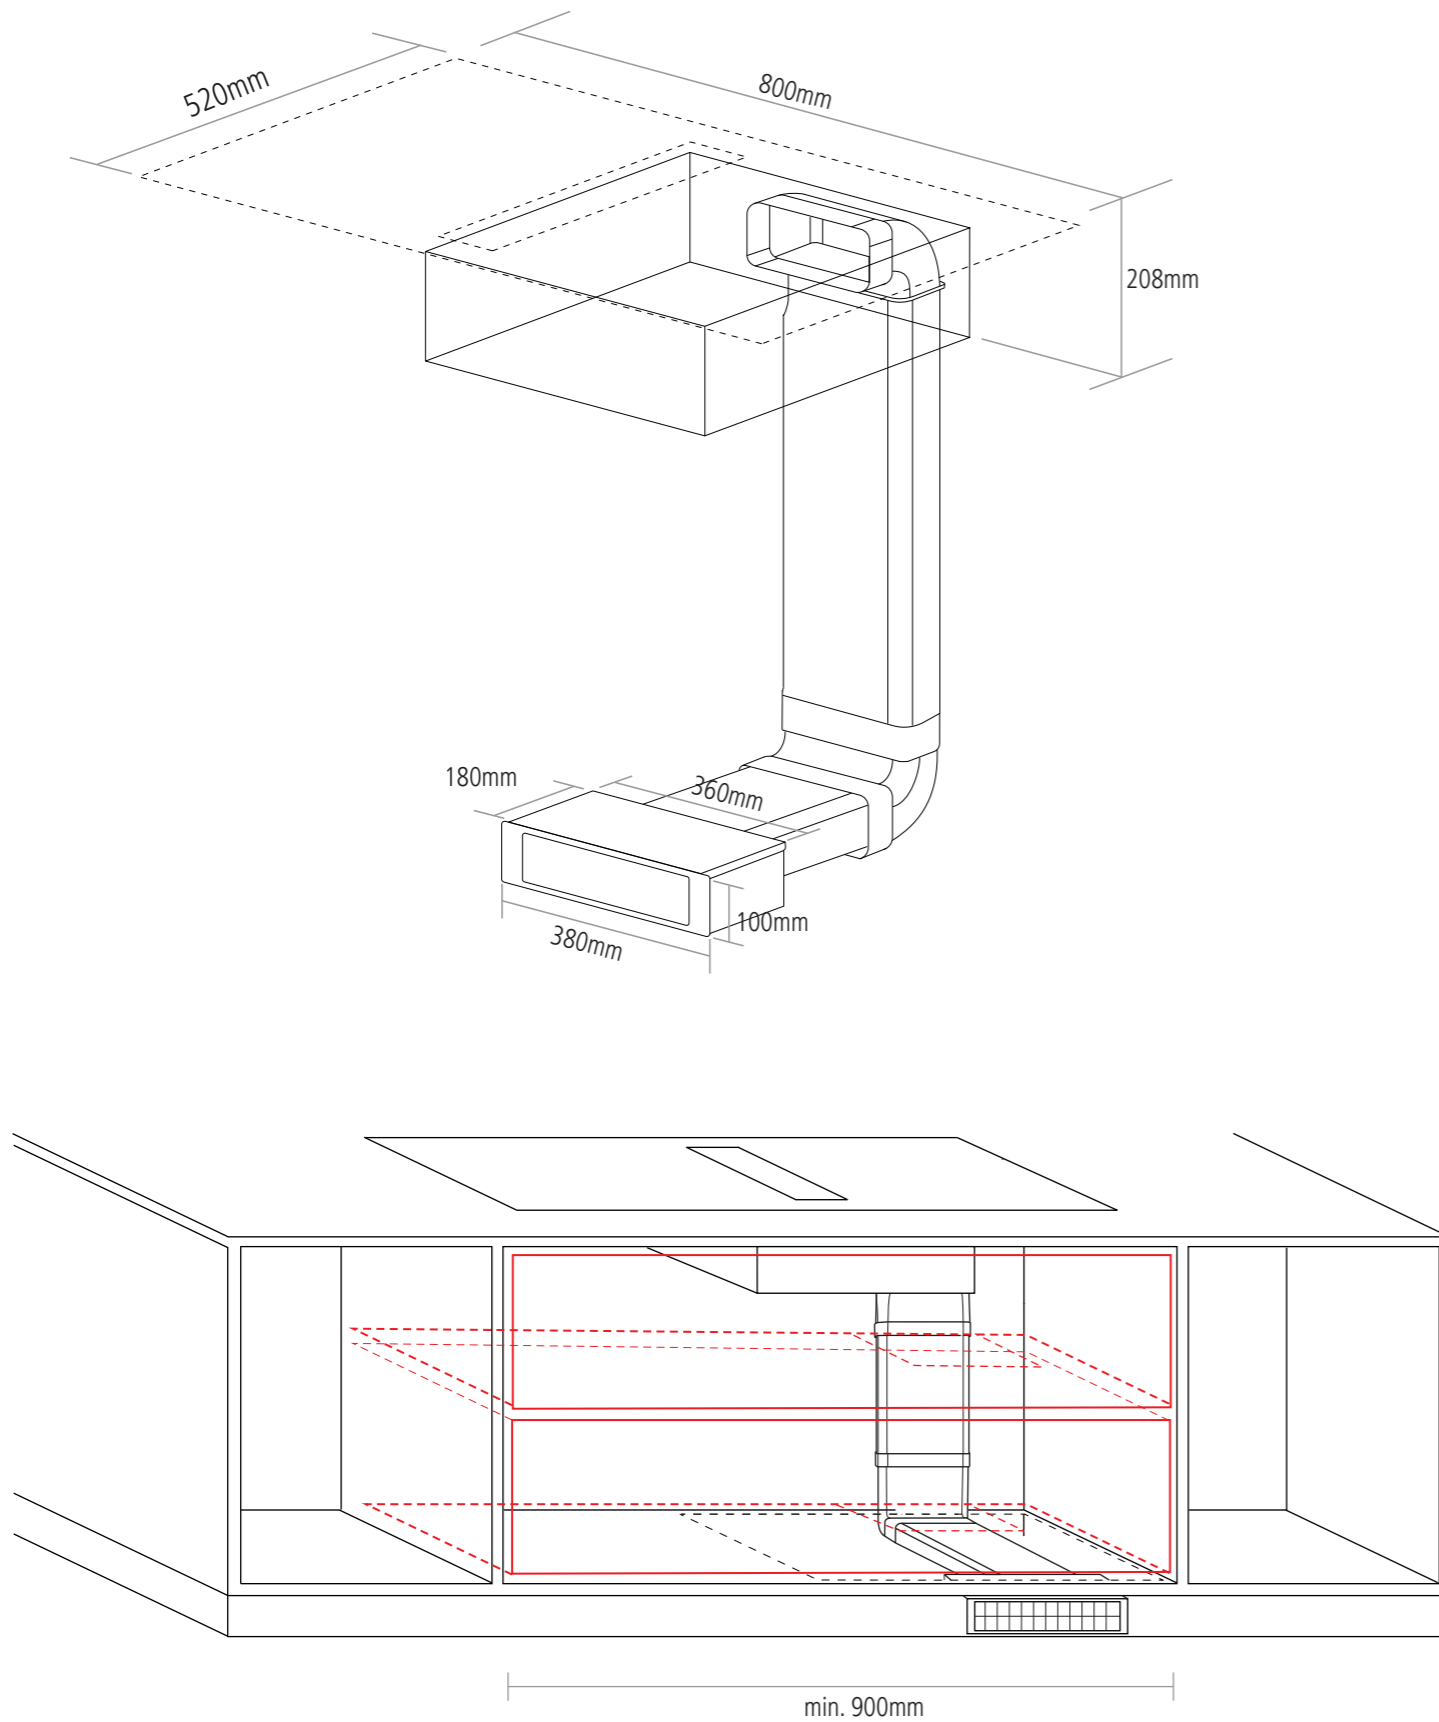

# DIMENSIONS

Shown with recirculation ducting kit KIT/960W (sold separately).