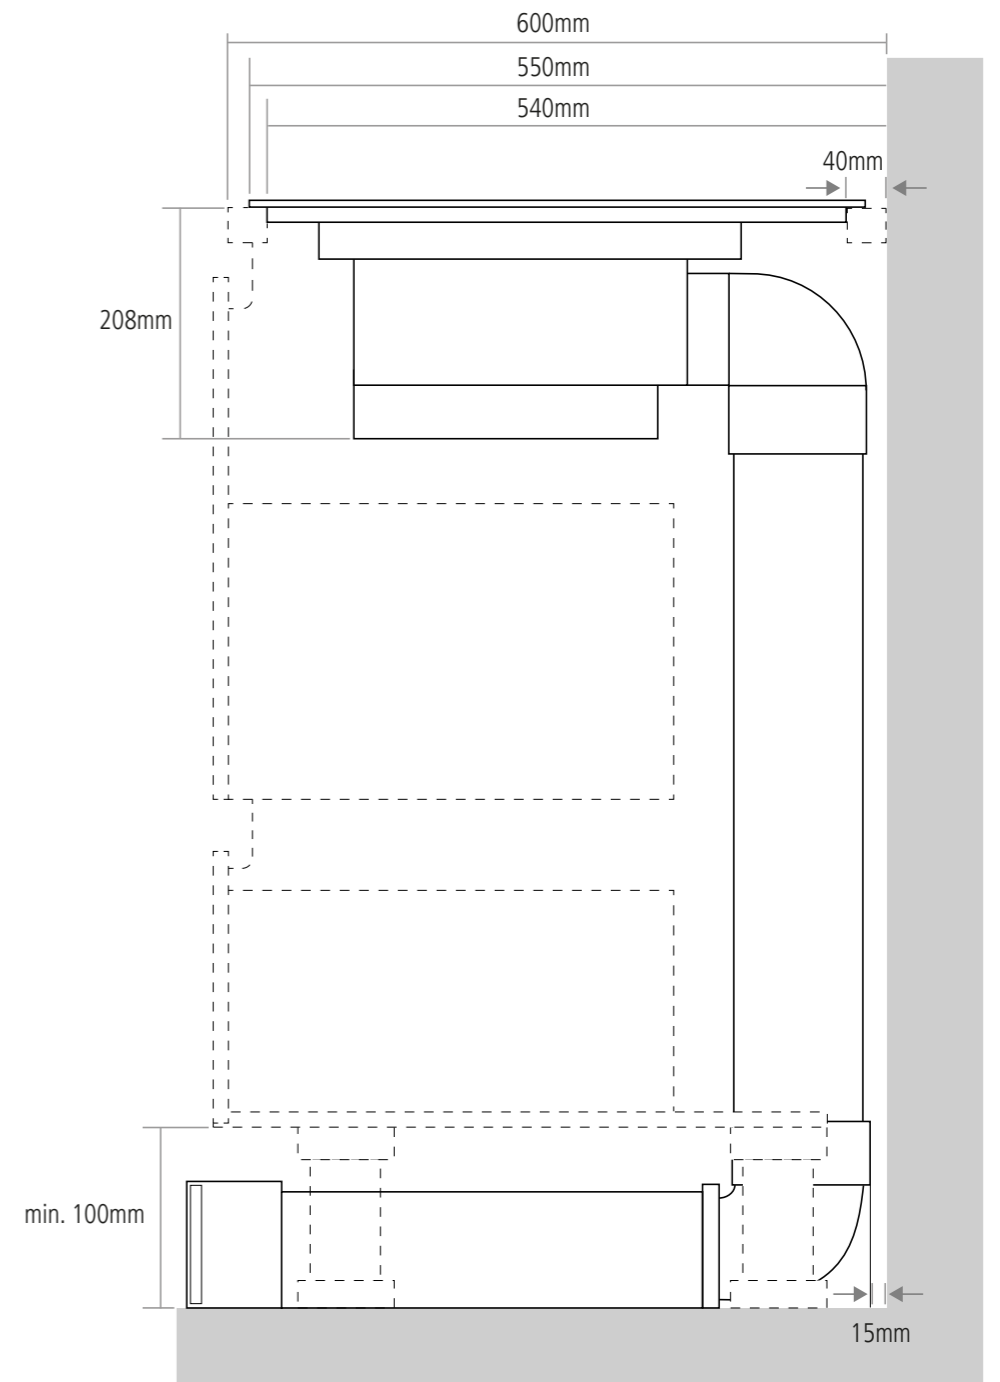

# DIMENSIONS

Shown with recirculation ducting kit KIT/960W (sold separately).