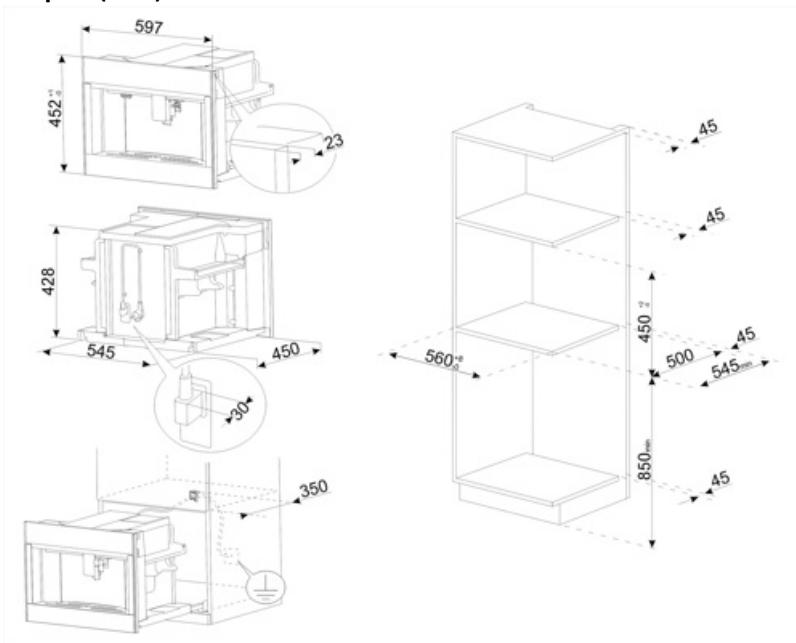

Technical Features

Coffee granules compartment	Yes	Heating system	Thermoblock + Steamer
Ground coffee compartment	Yes	Grinder	Semiprofessional stainless steel conical grinder
Removable water container	Yes	Pump pressure	15 bar
Used coffee waste container	Yes (14 single, 7 double)	Water container capacity	2.50 l
		Coffee granule container capacity	350 g
		Light Type	LED

Height-adjustable coffee spout	Yes, 85-142 mm	Lights Installation	4 On telescopic guides
Steam dispenser	Yes	Frontal approach	Yes
Drip tray	Yes		
Removable milk jug	Yes		
Thermal carafe	Yes, stainless steel 0,5 L with autoclean system		
Cup holder	Yes, warmed		

Electrical Connection

Nominal power	1350 W	Frequency (Hz)	50-60 Hz
Current	5.6 A	Power supply cable length	180 cm
Voltage (V)	220-240 V		

Logistic Information

Width (mm)	595 mm	Height (mm)	455 mm
Depth (mm)	470 mm		