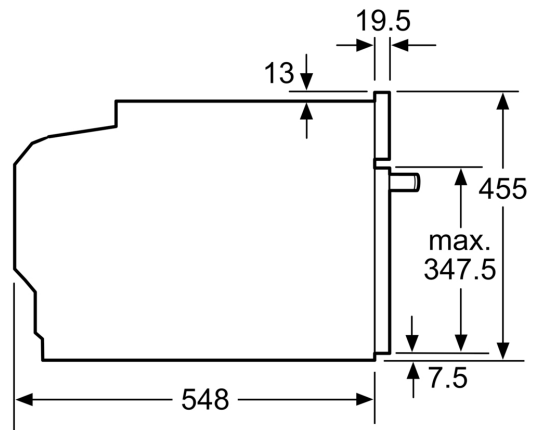

- Appliance dimension (hxwxh): 455 mm x 594 mm x 548 mm
- Niche dimension (hxwxh): 450 mm - 455 mm x 560 mm - 568 mm x 550 mm
- "For-details-on-installation-and-ventilation requirements – please refer to the installation manual prior to fitting."

**Series 8, Built-in compact oven with
microwave function, 60 x 45 cm,
Black
CMG7241B1B**

Measurements in mm

- A: 19.5 mm
- B: Space for appliance connection
320 x 115 mm
- C: Ventilation space in the base \geq
200 cm²

**Installing two appliances on top of each other
Air exchange**

A: Air inlet \geq 200 cm²

measurements in mm

Installation with a hob.

If the compact appliance will be installed underneath a hob, the following worktop thicknesses (including substructure if necessary) must be taken into account.

measurements in mm

Hob type	min. worktop thickness	
	fitted	flush
Induction hob	42 mm	43 mm
Full surface Induction hob	52 mm	53 mm
Gas hob	32 mm	43 mm
Electric hob	32 mm	35 mm