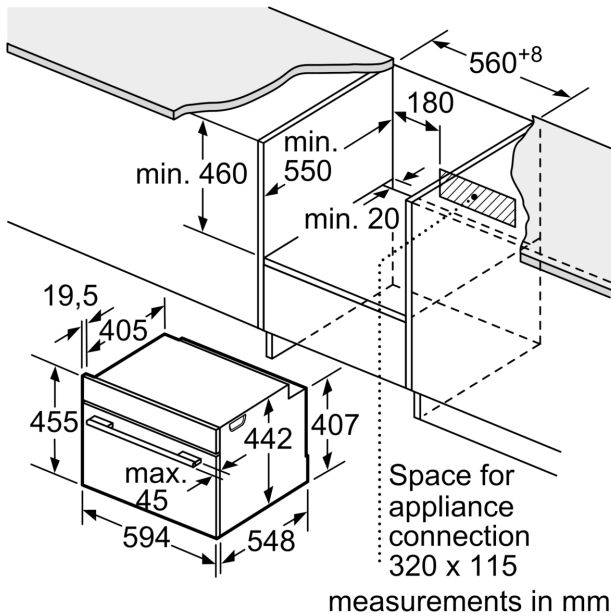

- Appliance dimension (hxwxh): 455 mm x 594 mm x 548 mm
- Niche dimension (hxwxh): 450 mm - 455 mm x 560 mm - 568 mm x 550 mm
- "For-details-on-installation-and-ventilation requirements – please refer to the installation manual prior to fitting."

**Series 8, Built-in compact oven with
microwave function, 60 x 45 cm,
Black
CMG7241B1B**

Measurements in mm

- A: 19.5 mm
- B: Space for appliance connection
320 x 115 mm
- C: Ventilation space in the base \geq
200 cm²

**Installing two appliances on top of each other
Air exchange**

A: Air inlet \geq 200 cm²

measurements in mm

Installation with a hob.

If the compact appliance will be installed underneath a hob, the following worktop thicknesses (including substructure if necessary) must be taken into account.

measurements in mm

Hob type	min. worktop thickness	
	fitted	flush
Induction hob	42 mm	43 mm
Full surface Induction hob	52 mm	53 mm
Gas hob	32 mm	43 mm
Electric hob	32 mm	35 mm