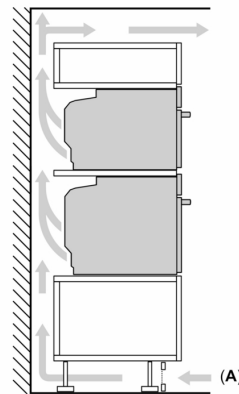

- Appliance dimension (hxwxh): 455 mm x 594 mm x 548 mm
- Niche dimension (hxwxh): 450 mm - 455 mm x 560 mm - 568 mm x 550 mm
- "For-details-on-installation-and-ventilation requirements – please refer to the installation manual prior to fitting."

**Series 8, Built-in compact oven with
microwave function, 60 x 45 cm,
Black
CMG7241B1B**

Measurements in mm

- A: 19.5 mm
- B: Space for appliance connection
320 x 115 mm
- C: Ventilation space in the base \geq
200 cm²

**Installing two appliances on top of each other
Air exchange**

A: Air inlet \geq 200 cm²

measurements in mm

Installation with a hob.

If the compact appliance will be installed underneath a hob, the following worktop thicknesses (including substructure if necessary) must be taken into account.

measurements in mm

Hob type	min. worktop thickness	
	fitted	flush
Induction hob	42 mm	43 mm
Full surface Induction hob	52 mm	53 mm
Gas hob	32 mm	43 mm
Electric hob	32 mm	35 mm