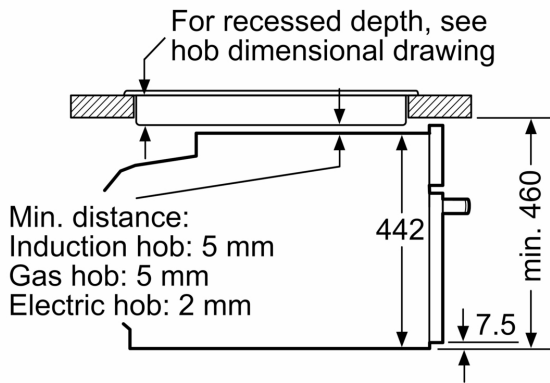

- Appliance dimension (hxwxh): 455 mm x 594 mm x 548 mm
- Niche dimension (hxwxh): 450 mm - 455 mm x 560 mm - 568 mm x 550 mm
- "For-details-on-installation-and-ventilation requirements – please refer to the installation manual prior to fitting."

**Installing two appliances on top of each other
Air exchange**

A: Air inlet \geq 200 cm²

measurements in mm

Installation with a hob.

If the compact appliance will be installed underneath a hob, the following worktop thicknesses (including substructure if necessary) must be taken into account.

measurements in mm

Hob type	min. worktop thickness	
	fitted	flush
Induction hob	42 mm	43 mm
Full surface Induction hob	52 mm	53 mm
Gas hob	32 mm	43 mm
Electric hob	32 mm	35 mm