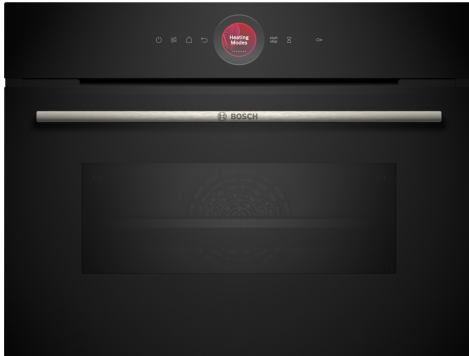

**Series 8, Built-in compact oven with microwave function, 60 x 45 cm, Black
CMG7241B1B**

The compact microwave oven with Digital Control Ring and TFT-touchdisplay: enables you to achieve perfect baking and roasting results very quickly. Home Connect for control via the App.

- **Digital Control Ring:** simple and intuitive oven control.
- **TFT Touch Display:** intuitive control with the Digital Control Ring and TFT touchscreen.
- **2D Hotair:** even heat distribution for perfect results on one level.
- **Oven Assistant with Voice Control:** easily set the right programme.
- **Automatic Switch-off:** stops cooking as soon as the dish is done.

Series 8, Built-in compact oven with microwave function, 60 x 45 cm, Black CMG7241B1B

The compact microwave oven with Digital Control Ring and TFT-touchdisplay: enables you to achieve perfect baking and roasting results very quickly. Home Connect for control via the App.

Features

- Compact oven with microwave with 16 heating methods: conventional top and bottom heat, full width variable grill, half width grill, bottom heat, plate warming, Conventional heat gentle, Circulating air, Microwave, Circulating air, Conventional heat, Full width grill, Half width grill, Hot air grilling
- Max. Power: 900 W; 5 Microwave power settings (90 W,180 W,360 W,600 W, boost) with Inverter (MW)
- Intelligent microwave inverter technology: For optimised results maximum output power will be regulated to 600 W when used in longer operation for gentler cooking.
- Temperature range 30 °C - 230 °C
- Cavity volume: 45 litre capacity