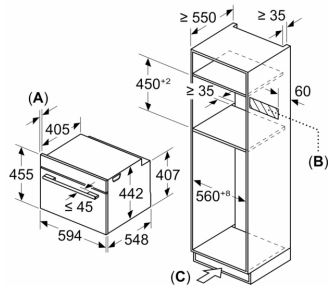

**Series 8, Built-in compact oven with
microwave function, 60 x 45 cm,
Black
CMG7241B1B**

Measurements in mm