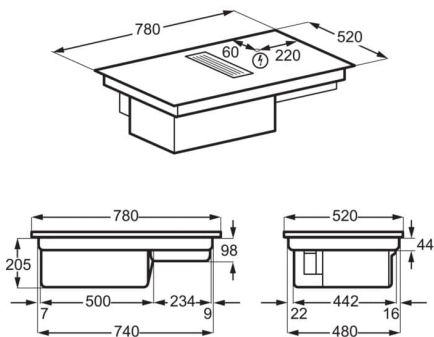

Product Specification

Frame type	Bevelled 4 Sides No
Hobs Dimensions	780x520
Aperture dimensions HxWxD in mm	212x750x490
Air Outlet	220
Filter Type	Aluminium mesh
Grease filters	2
Radius cutting	5
Energy class	A+
Fluid dynamic efficiency class	A
Grease filter efficiency class	B
Motor Type	Brushless
Cord Length (m)	0
EAN number	7332543819461
Recirculation min, m3/h	250
Recirculation intensive, m3/h	575
Recirculation max, m3/h	465
Recirc sound power min, dB(A)	52
Recirc sound power max, dB(A)	67
ProdPartCode	E - Generic Partner All

PSGBHH220DE00008